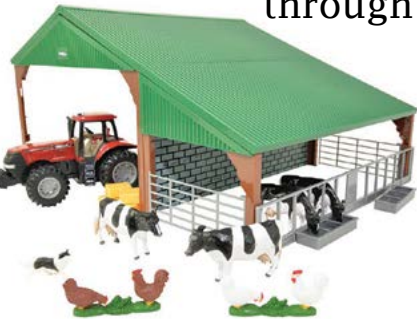

ERTL®

20% Off

All Ertl Farm Toys
through 12/4/2021

Farm City

Supply, Inc.

Hardware. Farm. Home.

702 Minnesota Avenue, Breckenridge, MN

218-643-8401